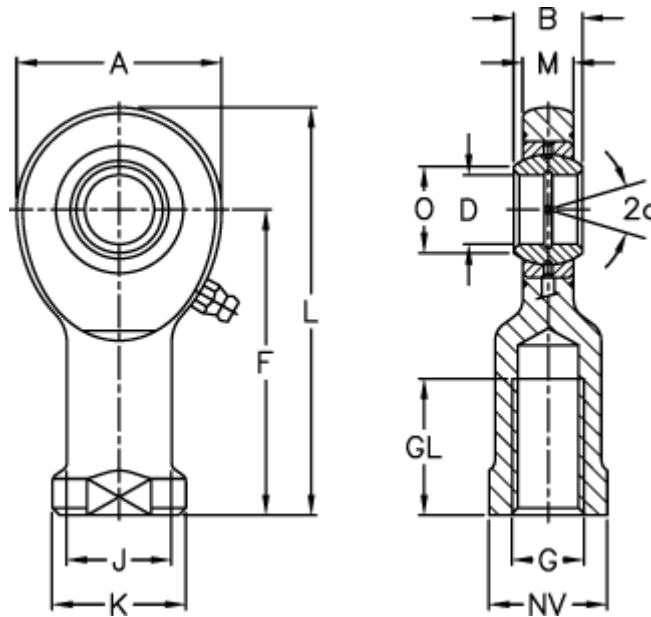

Article number: 03461060  
 Description: Fluro Rod end EI 60-2RS  
 Note: 60

## Measures

|                    |         |                 |         |
|--------------------|---------|-----------------|---------|
| A                  | = 135   | J               | = 70    |
| a (degrees)        | = 6     | K               | = 88    |
| B                  | = 44    | L               | = 242.5 |
| D                  | = 60    | M               | = 38    |
| Dynamic drive (kN) | = 245   | NV              | = 75    |
| F                  | = 175   | O               | = 66.8  |
| g                  | = M52x3 | Static drive kN | = 497   |
| GL                 | = 70    | Weight          | = 5550  |